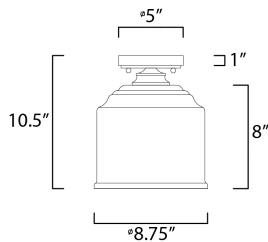

PRODUCT DESCRIPTION

A modest frame of steel tubing gently bends to support a cluster of Clear Seedy bell-shaped glass. Similarly the bobeches and other metal accents echo that traditional bell shape creating an instant classic. An easy choice with transitional appeal, choose from a variety of complimentary finishes including matte Black, Heritage Brass or Satin Nickel.

MEASUREMENTS

DIMENSION : 8.75" L x 8.75" W x 10.5" H
 CANOPY : 5" W x 1" H x 5" L
 HANGING WEIGHT : 2.6 lb

LAMPING

INPUT VOLTAGE : 120V
 BULB : 1 x 60W Incandescent E26 Medium , 60W Total
 BULB INCLUDED : (Not Included)
 DIMMABLE : Yes